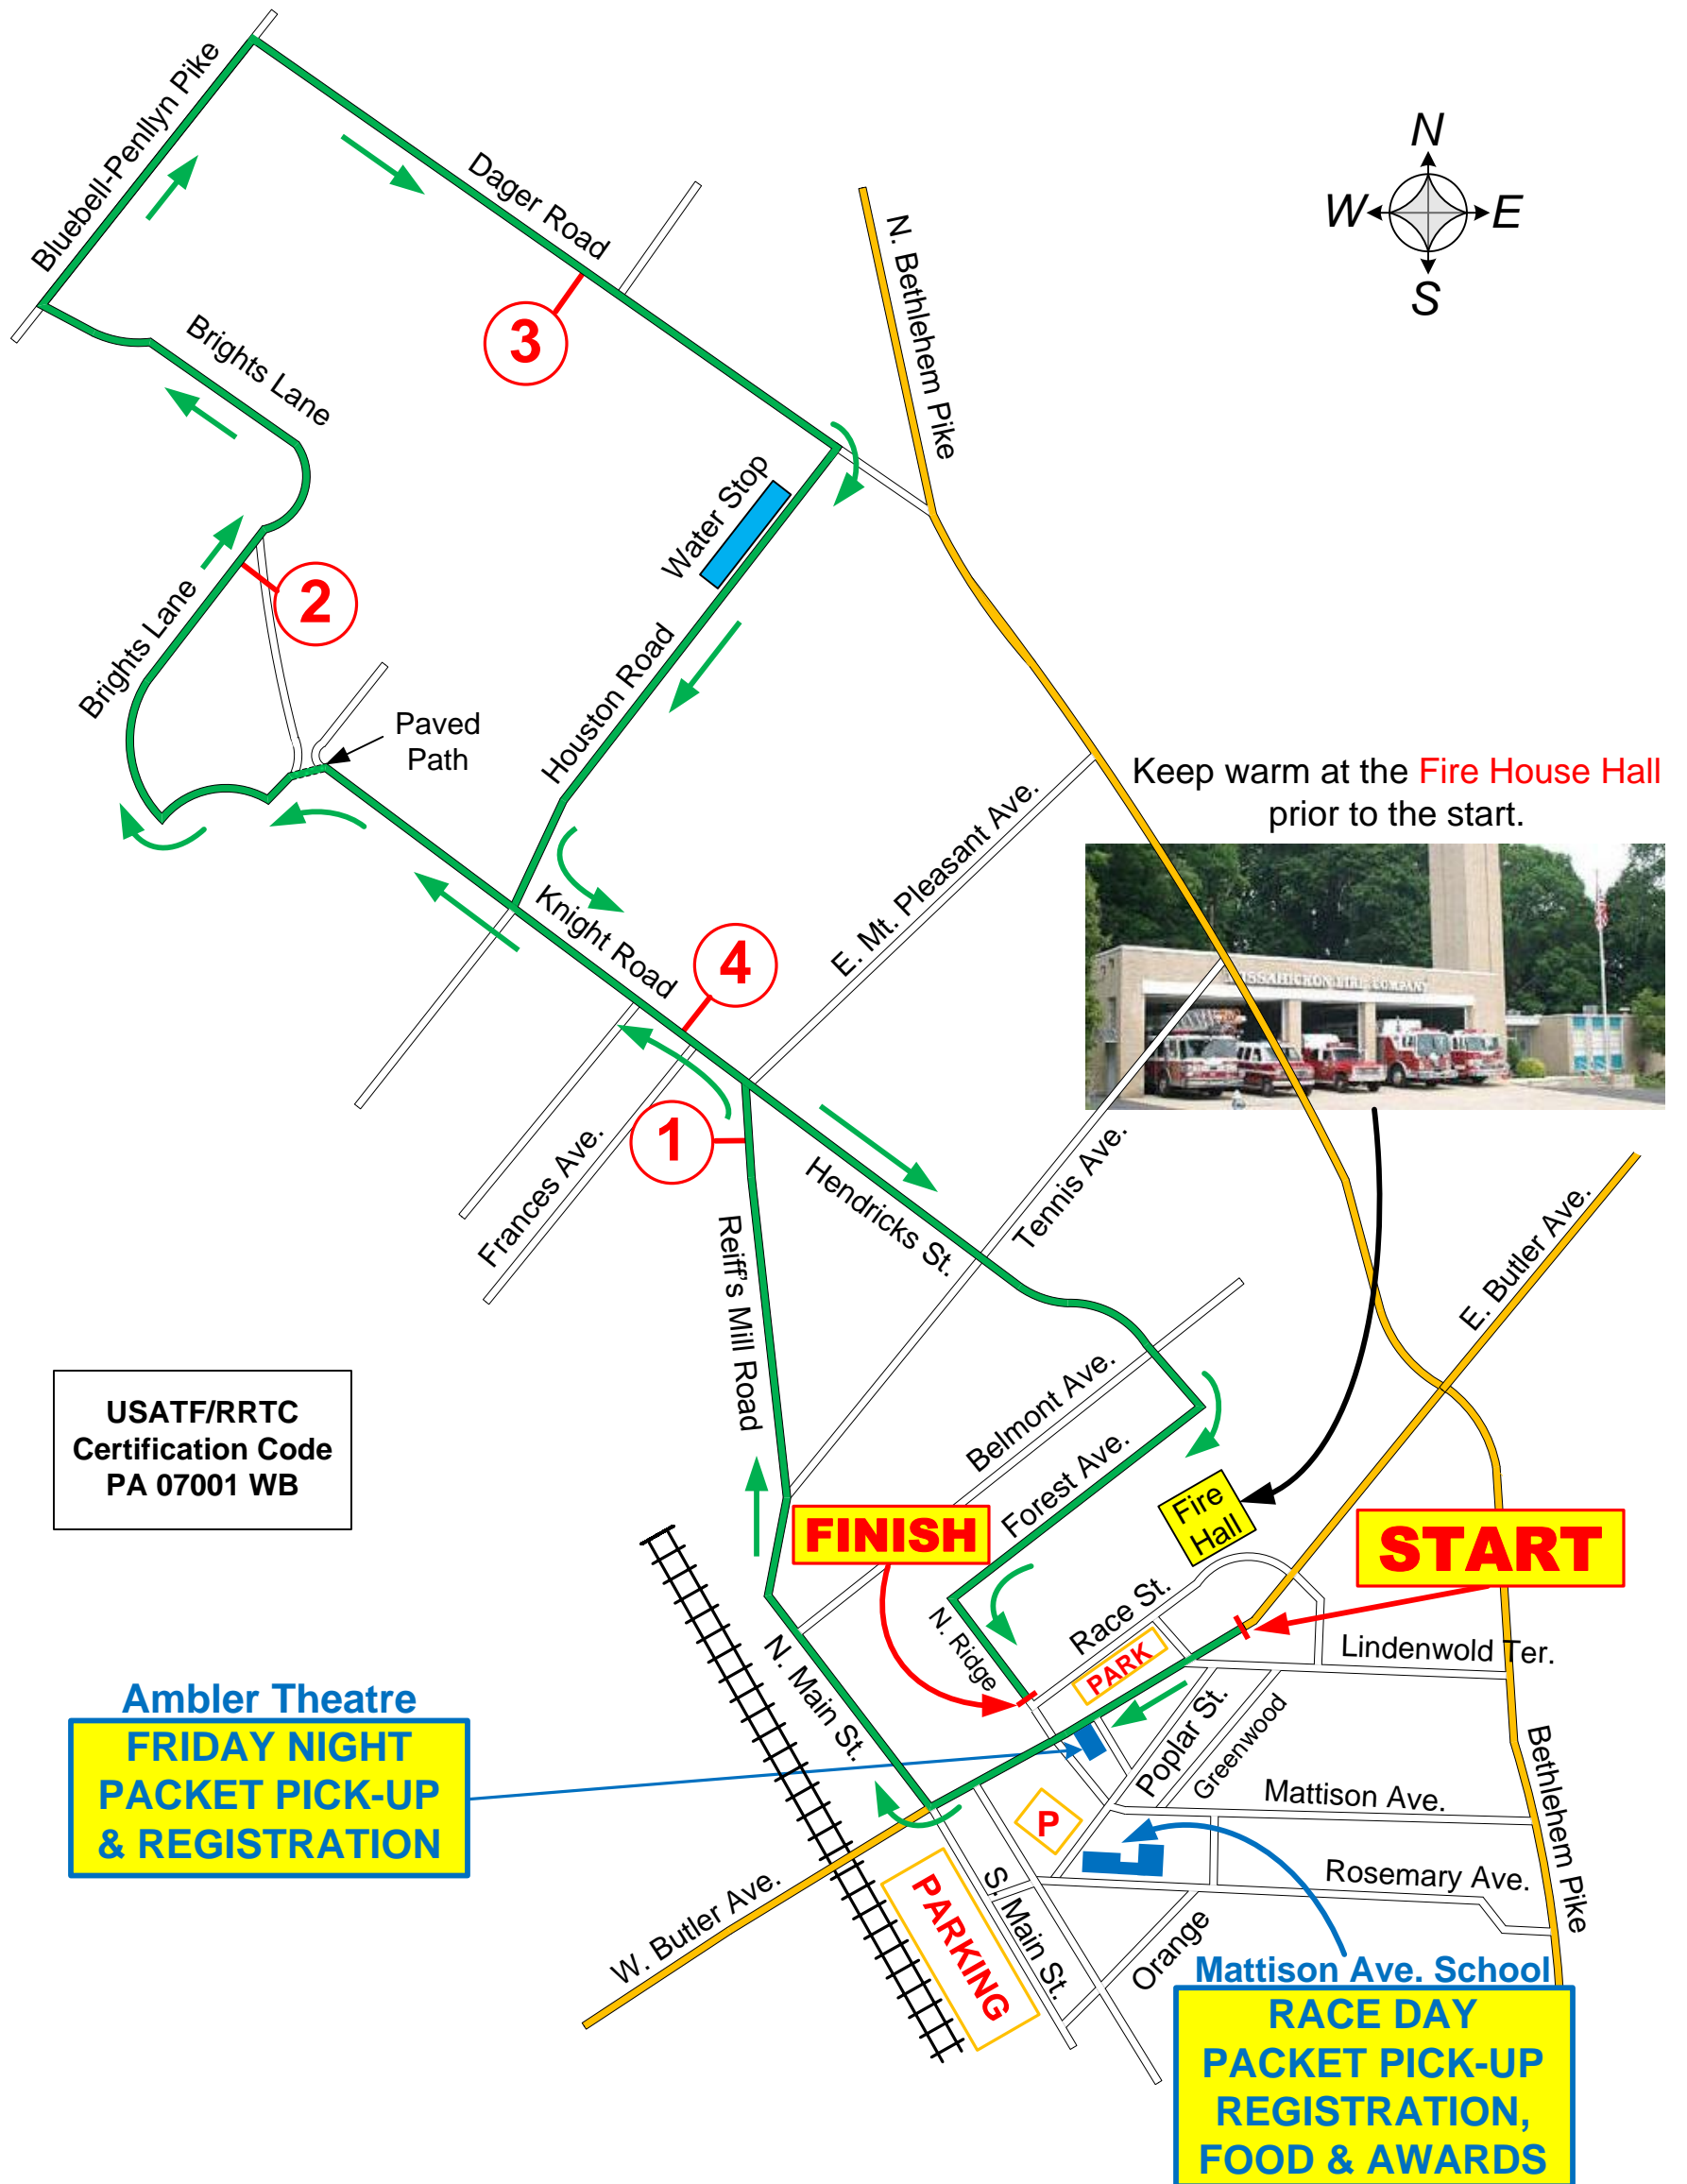

# FROSTBITE 5 MILER

Course Elevation (Feet)